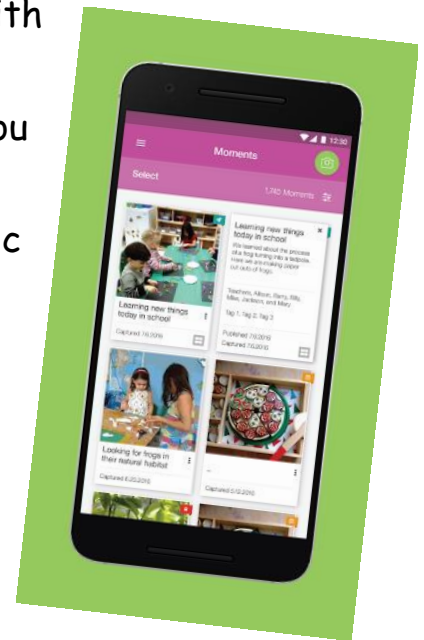

Kaymbu

The Kaymbu application helps us bring the classrooms to life. "Kaymbu is the leading visual messaging and documentation system for educators. Using Kaymbu, teachers can easily share the essence of their classroom - from unforgettable "Aha!" moments to reflective learning journeys." During your child's time at Glendale Heights, the teachers will take pictures to share with you during the day so that you feel more connected to your child while you are away working. We will also use Kaymbu as a tool to create electronic observations. We utilize observations to track a child's individual progress using Creative Curriculum. Kaymbu will also be utilized to send daily messages regarding activities done throughout the day or reminders about upcoming events/activities.