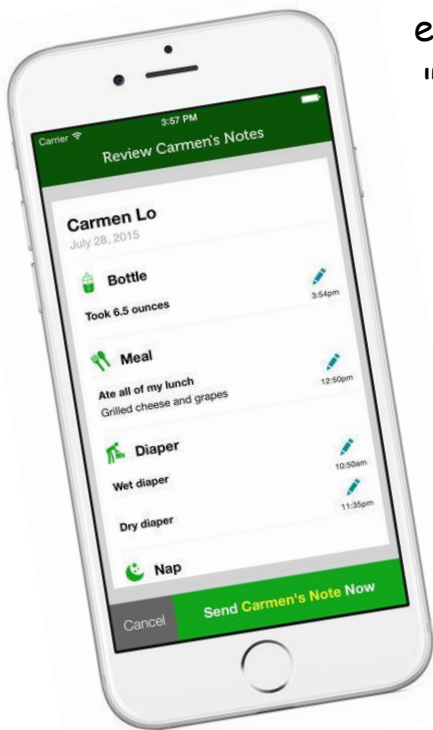

Kaymbu

The Kaymbu application helps us bring the classrooms to life. "Kaymbu is the leading visual messaging and documentation system for educators. Using Kaymbu, teachers can easily share the essence of their classroom - from unforgettable "Aha!" moments to reflective learning journeys." During your child's time at Glendale Heights, the teachers will take pictures to share with you during the day so that you feel more connected to your child while you are away working. We will also use Kaymbu as a tool to create electronic observations. We utilize observations to track a child's individual progress using Creative Curriculum. Kaymbu will also be utilized to send daily messages regarding activities done throughout the day or reminders about upcoming events/activities.